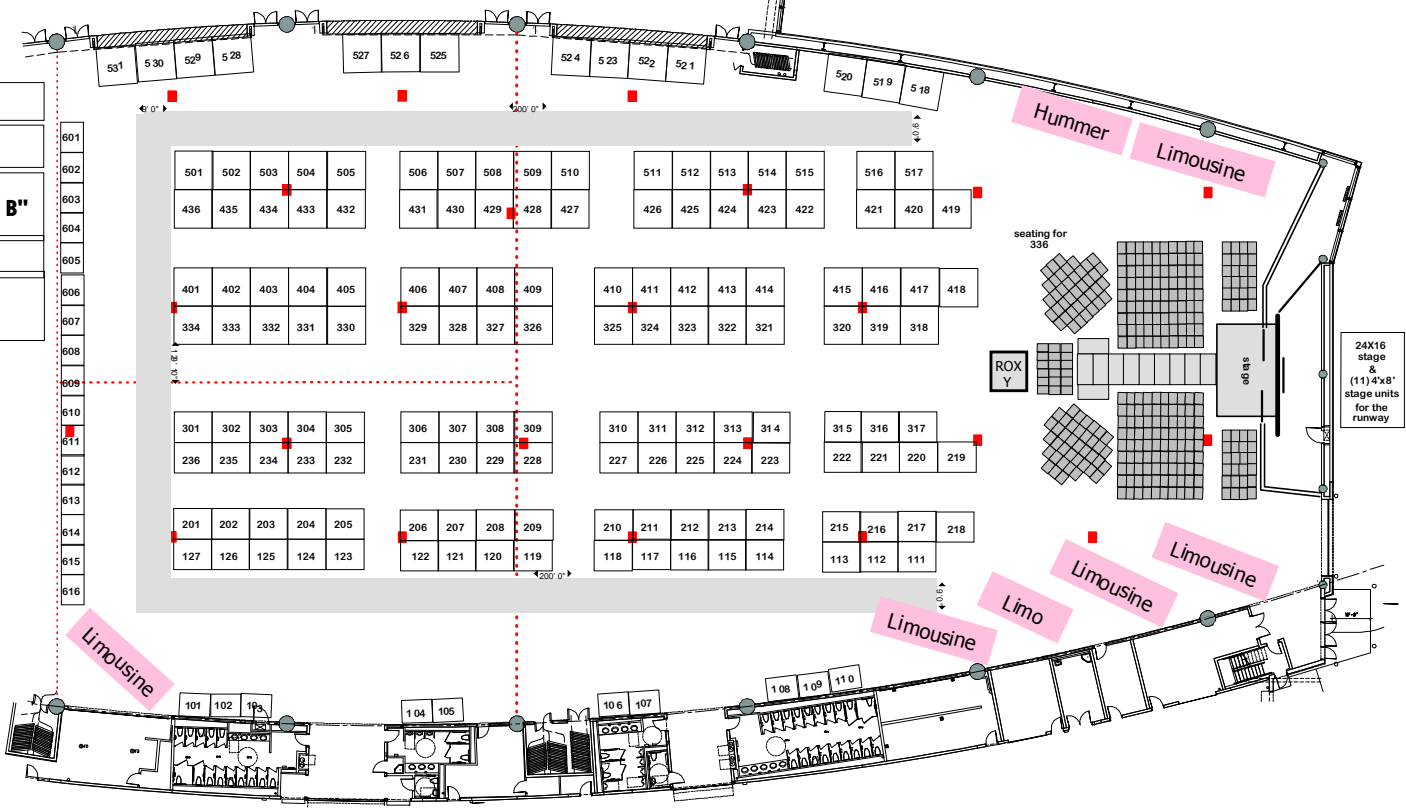

Winter Bridal
January 9 & 10, 2010
Convention Center Expansion Area "A & B"
Last Revision: 3/20/09
181 booths-(85) 10x10 Booths;
(70) 8x10 Booths; (26) 8x6 Booths

Design
EVENTS
 5039 Duncan Dr., Coeur d'Alene, ID 83815
 PH(208) 765-2595 FAX(208)664-3921